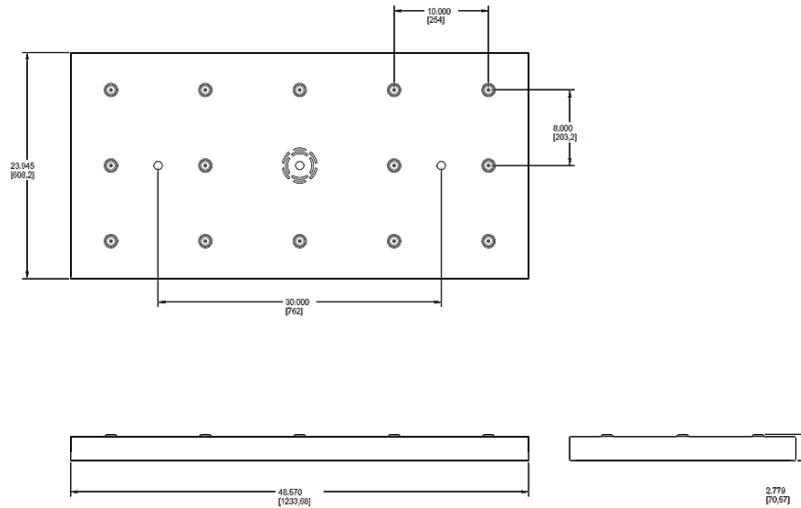

SMKEZPAN2X4

Project:	Type:
Prepared By:	Date:

Surfaced mounting kits.

Color: White

Weight: 25.4 lbs

Technical Specifications

Listings

UL Listing:

Dimensions

Ordering Matrix

Family	Size
SMKEZPAN	2X4
	2X4 = 2' x 4'
	2X2 = 2' x 2'