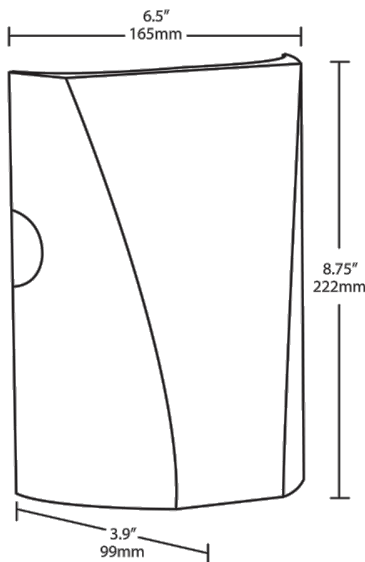

Technical Specifications (continued)

Other

Patents:

The design of the SLIM™ is protected by patents in U.S. Pat D681,864, and pending patents in Canada, China, Taiwan and Mexico.

Country of Origin:

Designed by RAB in New Jersey and assembled in the USA by RAB's IBEW Local 3 workers.

Buy American Act Compliant:

This product is a COTS item manufactured in the United States, and is compliant with the Buy American Act.

Recovery Act (ARRA) Compliant:

This product complies with the 52.225-21 "Required Use of American Iron, Steel, and Manufactured Goods-- Buy American Act-- Construction Materials (October 2010).

Trade Agreements Act Compliant:

This product is a COTS item manufactured in the United States, and is compliant with the Trade Agreements Act.

GSA Schedule:

Suitable in accordance with FAR Subpart 25.4.

Optical

BUG Rating:

B1 U0 G0

BUG Rating:

B1 U0 G0

Dimensions

Features

- Full cutoff, fully shielded LED wallpack
- Can be used as a downlight or uplight
- Contractor friendly features for easy installation
- 100,000-hour LED Life
- 5-Year Warranty

Ordering Matrix

Family	Watts	Color Temp	Finish	Photocell	Dimming
SLIM	26 = 26W 18 = 18W 12 = 12W	Blank = 5000K (Cool) Y = 3000K (Warm) N = 4000K (Neutral)	Blank = Bronze W = White	Blank = No Photocell /PC = 120V Button /PC2 = 277V Button /PCT = 120-277V Twistlock	Blank = No Dimming /D10 = Dimmable