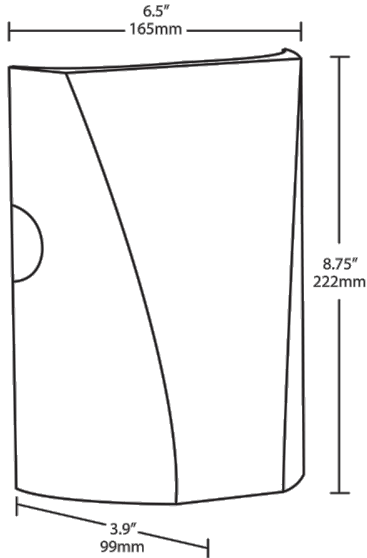

Technical Specifications (continued)

Other

Patents:

The design of the SLIM™ is protected by patents in U.S. Pat D681,864, and pending patents in Canada, China, Taiwan and Mexico.

Optical

BUG Rating:

B1 U0 G0

BUG Rating:

B1 U0 G0

Dimensions

Features

- Full cutoff, fully shielded LED wallpack
- Can be used as a downlight or uplight
- Contractor friendly features for easy installation
- 100,000-hour LED Life
- 5-Year Warranty

Ordering Matrix

Family	Watts	Color Temp	Finish	Photocell	Dimming
SLIM	26 = 26W 18 = 18W 12 = 12W	Blank = 5000K (Cool) Y = 3000K (Warm) N = 4000K (Neutral)	Blank = Bronze W = White	Blank = No Photocell /PC = 120V Button /PC2 = 277V Button /PCT = 120-277V Twistlock	Blank = No Dimming /D10 = Dimmable