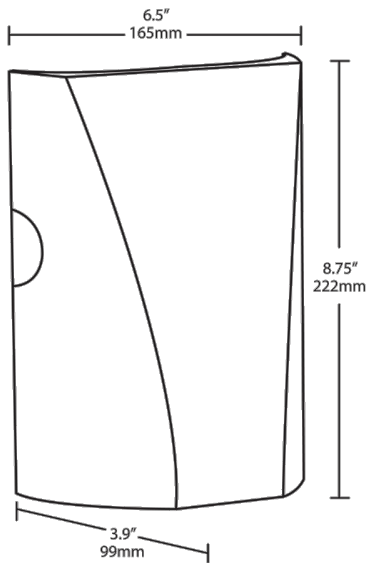

Technical Specifications (continued)

Other

California Title 24:

SLIM12/PC2 complies with 2013 California Title 24 building and electrical codes as a commercial outdoor non-pole-mounted fixture < 30 Watts.

Patents:

The design of the SLIM™ is protected by patents in U.S. Pat D681,864, and pending patents in Canada, China, Taiwan and Mexico.

Country of Origin:

Designed by RAB in New Jersey and assembled in the USA by RAB's IBEW Local 3 workers.

Buy American Act Compliant:

This product is a COTS item manufactured in the United States, and is compliant with the Buy American Act.

Recovery Act (ARRA) Compliant:

This product complies with the 52.225-21 "Required Use of American Iron, Steel, and Manufactured Goods-- Buy American Act-- Construction Materials (October 2010).

Trade Agreements Act Compliant:

This product is a COTS item manufactured in the United States, and is compliant with the Trade Agreements Act.

GSA Schedule:

Suitable in accordance with FAR Subpart 25.4.

Optical

BUG Rating:

B1 U0 G0

BUG Rating:

B1 U0 G0

Dimensions

Features

- Full cutoff, fully shielded LED wallpack
- Can be used as a downlight or uplight
- Contractor friendly features for easy installation
- 100,000-hour LED Life
- 5-Year Warranty

Ordering Matrix

Family	Watts	Color Temp	Finish	Photocell	Dimming
SLIM	26 = 26W 18 = 18W 12 = 12W	Blank = 5000K (Cool) Y = 3000K (Warm) N = 4000K (Neutral)	Blank = Bronze W = White	Blank = No Photocell /PC = 120V Button /PC2 = 277V Button /PCT = 120-277V Twistlock	Blank = No Dimming /D10 = Dimmable