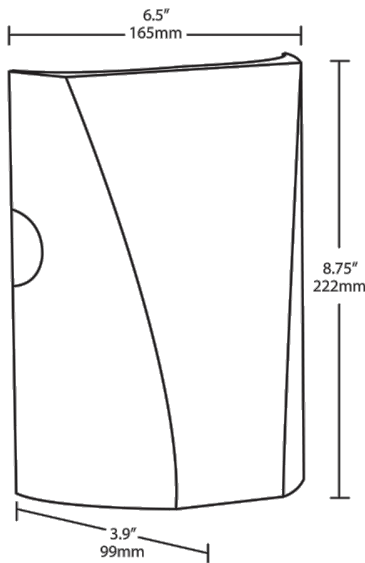

Technical Specifications (continued)

Other

California Title 24:

SLIM12/PC complies with 2013 California Title 24 building and electrical codes as a commercial outdoor non-pole-mounted fixture < 30 Watts.

Patents:

The design of the SLIM™ is protected by patents in U.S. Pat D681,864, and pending patents in Canada, China, Taiwan and Mexico.

Country of Origin:

Designed by RAB in New Jersey and assembled in the USA by RAB's IBEW Local 3 workers.

Buy American Act Compliant:

This product is a COTS item manufactured in the United States, and is compliant with the Buy American Act.

Recovery Act (ARRA) Compliant:

This product complies with the 52.225-21 "Required Use of American Iron, Steel, and Manufactured Goods-- Buy American Act-- Construction Materials (October 2010).

Trade Agreements Act Compliant:

This product is a COTS item manufactured in the United States, and is compliant with the Trade Agreements Act.

GSA Schedule:

Suitable in accordance with FAR Subpart 25.4.

Optical

BUG Rating:

B1 U0 G0

BUG Rating:

B1 U0 G0

Dimensions

Features

- Full cutoff, fully shielded LED wallpack
- Can be used as a downlight or uplight
- Contractor friendly features for easy installation
- 100,000-hour LED Life
- 5-Year Warranty

Ordering Matrix

Family	Watts	Color Temp	Finish	Photocell	Dimming
SLIM	26 = 26W 18 = 18W 12 = 12W	Blank = 5000K (Cool) Y = 3000K (Warm) N = 4000K (Neutral)	Blank = Bronze W = White	Blank = No Photocell /PC = 120V Button /PC2 = 277V Button /PCT = 120-277V Twistlock	Blank = No Dimming /D10 = Dimmable