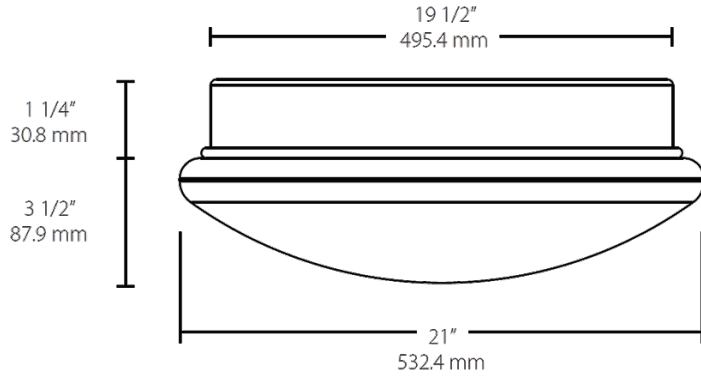

Dimensions

Features

- Surface mount to ceiling or wall
- Opal lens provides soft, smooth light
- Compatible with TRIAC dimming

Ordering Matrix

Family	Size	Type	Watts	Style	Color Temp
SK	21	XL	25	R	YY
	21 = 21"	XL = Skeet XL	25 = 25W (21" only)	R = Round Basic	N = 4000K (Neutral)
	16 = 16"		20 = 20W (16" only)	RD = Round w/ Decorative Ring	YN = 3500K (Warm Neutral)
	12 = 12"		12 = 12W (12" only)		Y = 3000K (Warm)
	8 = 8"		10 = 10W (8" only)		YY = 2700K (Residential Warm)