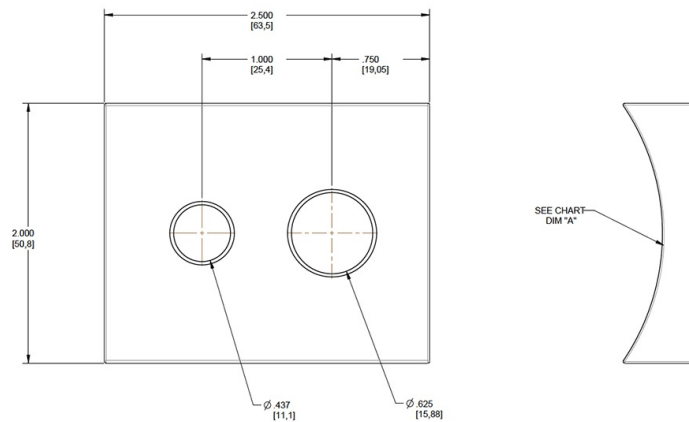

This product is a product of Taiwan and a "designated country" end product that complies with the Trade Agreements Act.

GSA Schedule:

Suitable in accordance with FAR Subpart 25.4.

Dimensions

Ordering Matrix

| Family | Size | Compatibility | Finish |
|--------|---|---|-----------------------------|
| RPA | 3 = 3" 35 = 3.5" 4 = 4" 5 = 5" | Blank = ALED52/78/104, AL, ALX, AJ L = ALED10/13/20/26 | Blank = Bronze W = White |