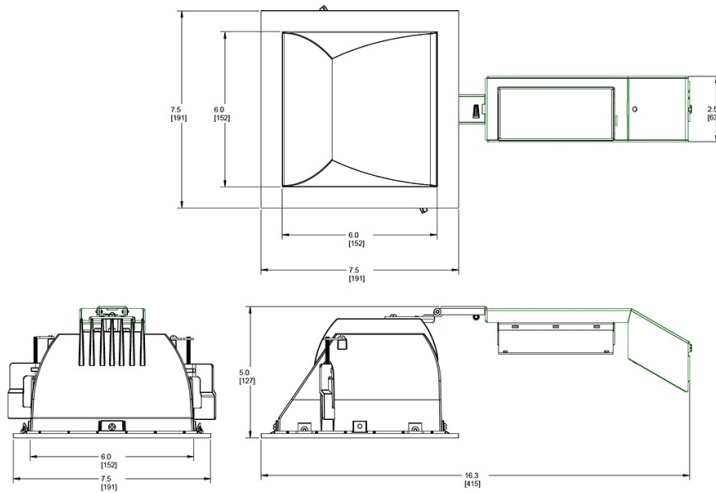

This product is a COTS item manufactured in the United States, and is compliant with the Trade Agreements Act.

GSA Schedule:

Suitable in accordance with FAR Subpart 25.4.

Dimensions

6IN SQUARE WALLWASHER

Features