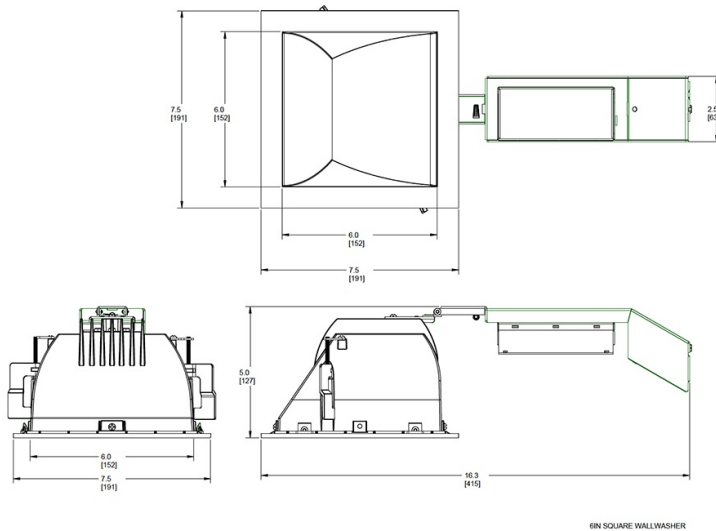

This product is a COTS item manufactured in the United States, and is compliant with the Trade Agreements Act.

GSA Schedule:

Suitable in accordance with FAR Subpart 25.4.

Dimensions

Features

- High performance, high efficiency alternative to incandescent lighting
- Integrated ceiling clamps make installation fast and secure for ceiling up to 1 1/4" thick
- Nanostructure lens eliminates "hot spots" providing smooth and efficient light
- Low-profile design allows for installation in ceilings with limited space
- Absolute White™ natural light output