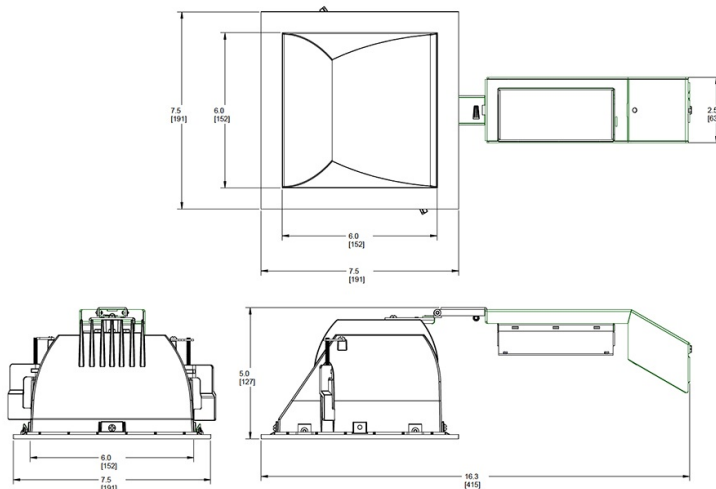

## Dimensions

6IN SQUARE WALLWASHER