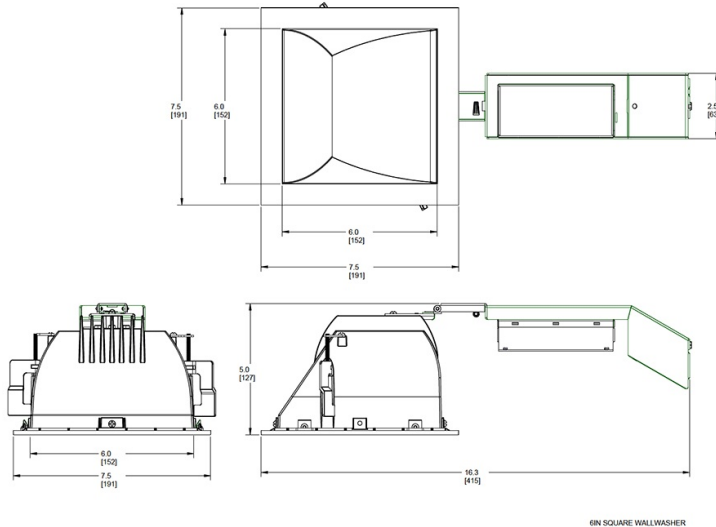

This product is a COTS item manufactured in the United States, and is compliant with the Trade Agreements Act.

GSA Schedule:

Suitable in accordance with FAR Subpart 25.4.

Dimensions

Features

- High performance, high efficiency alternative to incandescent lighting
- Integrated ceiling clamps make installation fast and secure for ceiling up to 1 1/4" thick
- Nanostructure lens eliminates "hot spots" providing smooth and efficient light
- Low-profile design allows for installation in ceilings with limited space
- Absolute White™ natural light output