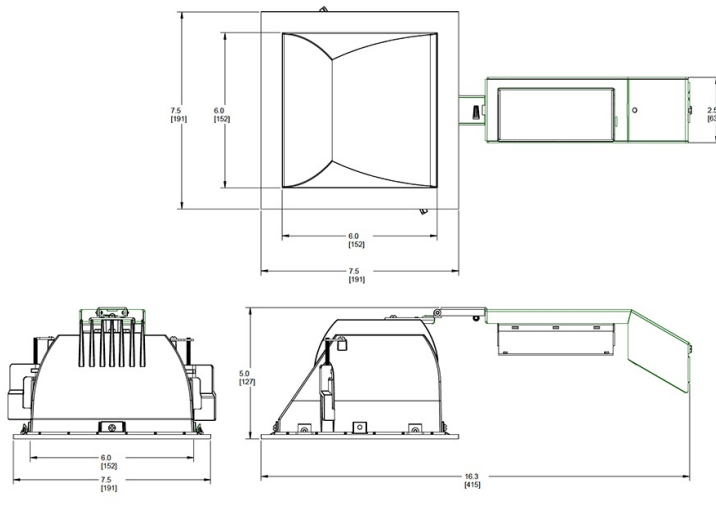

This product is a COTS item manufactured in the United States, and is compliant with the Trade Agreements Act.

GSA Schedule:

Suitable in accordance with FAR Subpart 25.4.

Dimensions

Features

- High performance, high efficiency alternative to incandescent lighting
- Integrated ceiling clamps make installation fast and secure for ceiling up to 1 1/4" thick
- Nanostructure lens eliminates "hot spots" providing smooth and efficient light
- Low-profile design allows for installation in ceilings with limited space
- Absolute White™ natural light output