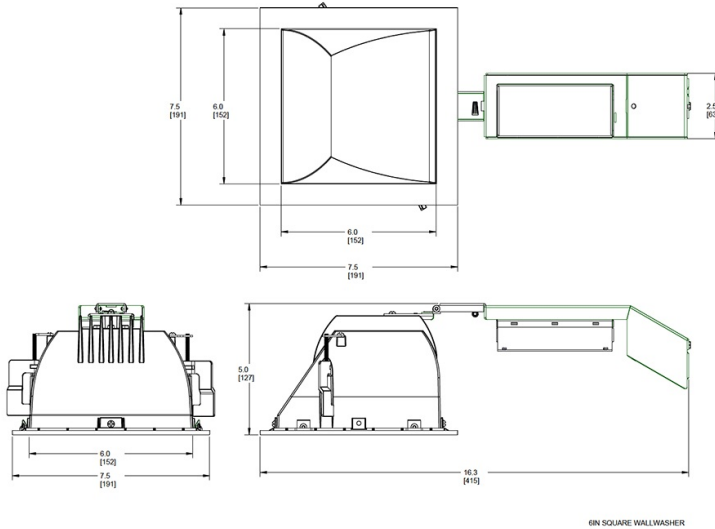

This product is a COTS item manufactured in the United States, and is compliant with the Trade Agreements Act.

GSA Schedule:

Suitable in accordance with FAR Subpart 25.4.

Dimensions

Features

- High performance, high efficiency alternative to incandescent lighting
- Integrated ceiling clamps make installation fast and secure for ceiling up to 1 1/4" thick
- Nanostructure lens eliminates "hot spots" providing smooth and efficient light
- Low-profile design allows for installation in ceilings with limited space
- Absolute White™ natural light output