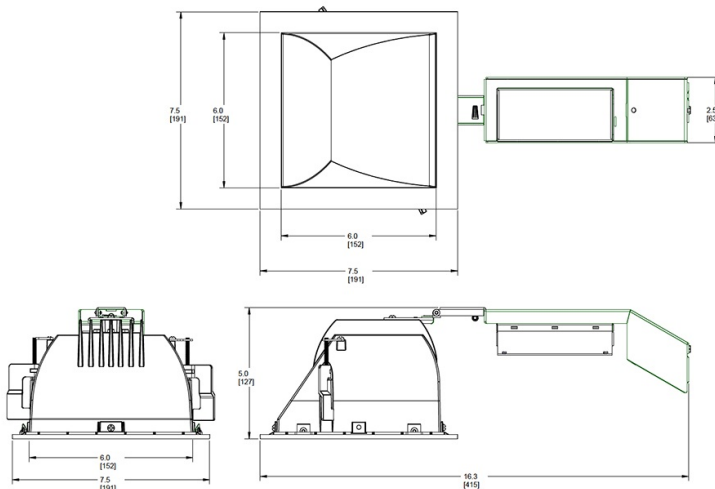

## Dimensions

6IN SQUARE WALLWASHER