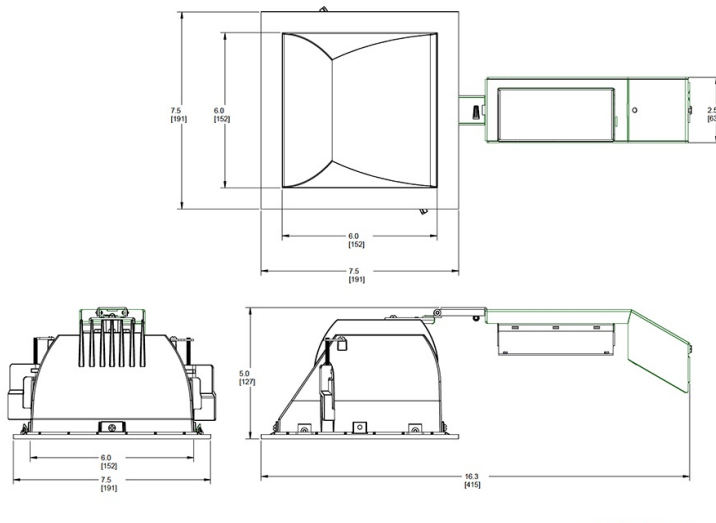

This product is a COTS item manufactured in the United States, and is compliant with the Trade Agreements Act.

GSA Schedule:

Suitable in accordance with FAR Subpart 25.4.

Dimensions

Features

- High performance, high efficiency alternative to incandescent lighting
- Integrated ceiling clamps make installation fast and secure for ceiling up to 1 1/4" thick
- Nanostructure lens eliminates "hot spots" providing smooth and efficient light
- Low-profile design allows for installation in ceilings with limited space
- Absolute White™ natural light output