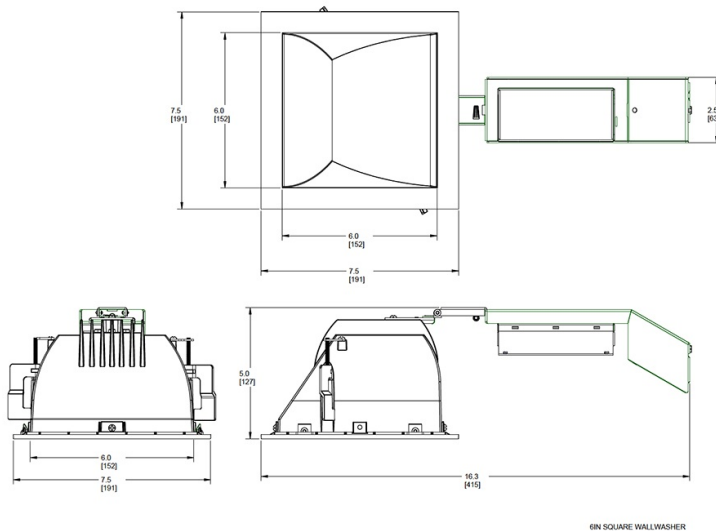

This product is a COTS item manufactured in the United States, and is compliant with the Trade Agreements Act.

GSA Schedule:

Suitable in accordance with FAR Subpart 25.4.

Dimensions

Features

- High performance, high efficiency alternative to incandescent lighting
- Integrated ceiling clamps make installation fast and secure for ceiling up to 1 1/4" thick
- Nanostructure lens eliminates "hot spots" providing smooth and efficient light
- Low-profile design allows for installation in ceilings with limited space
- Absolute White™ natural light output