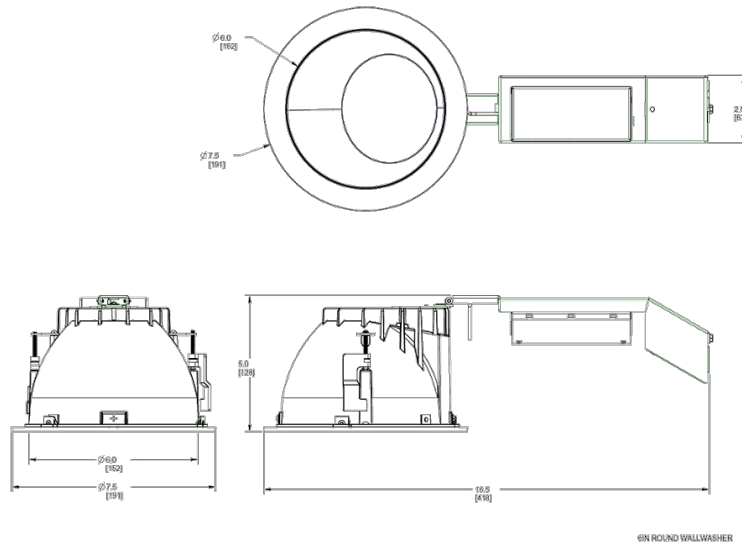

This product is a COTS item manufactured in the United States, and is compliant with the Trade Agreements Act.

GSA Schedule:

Suitable in accordance with FAR Subpart 25.4.

Dimensions

Features

- High performance, high efficiency alternative to incandescent lighting
- Integrated ceiling clamps make installation fast and secure for ceiling up to 1 1/4" thick
- Nanostructure lens eliminates "hot spots" providing smooth and efficient light
- Low-profile design allows for installation in ceilings with limited space
- Absolute White™ natural light output