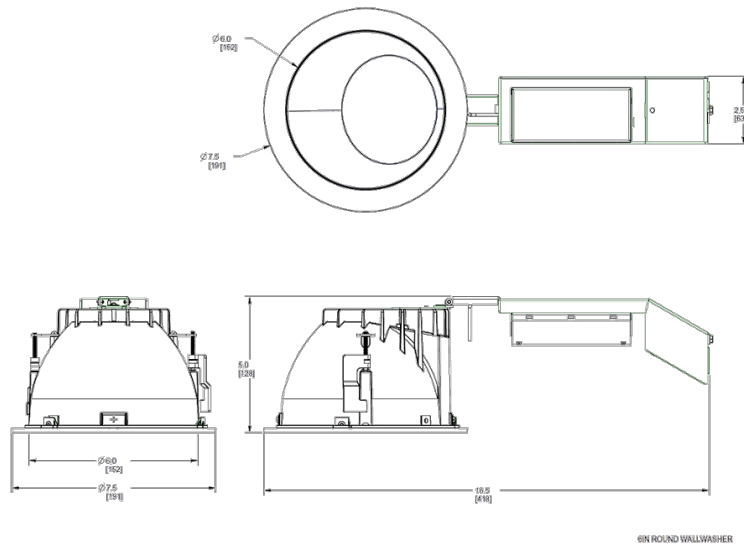

This product is a COTS item manufactured in the United States, and is compliant with the Trade Agreements Act.

GSA Schedule:

Suitable in accordance with FAR Subpart 25.4.

Dimensions

Features

- High performance, high efficiency alternative to incandescent lighting
- Integrated ceiling clamps make installation fast and secure for ceiling up to 1 1/4" thick
- Nanostructure lens eliminates "hot spots" providing smooth and efficient light
- Low-profile design allows for installation in ceilings with limited space
- Absolute White™ natural light output