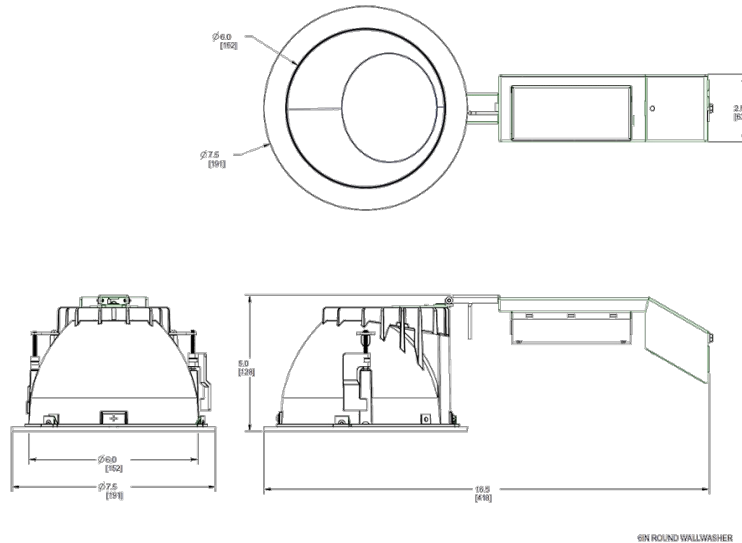

This product is a COTS item manufactured in the United States, and is compliant with the Trade Agreements Act.

GSA Schedule:

Suitable in accordance with FAR Subpart 25.4.

Dimensions

Features

- High performance, high efficiency alternative to incandescent lighting
- Integrated ceiling clamps make installation fast and secure for ceiling up to 1 1/4" thick
- Nanostructure lens eliminates "hot spots" providing smooth and efficient light
- Low-profile design allows for installation in ceilings with limited space
- Absolute White™ natural light output