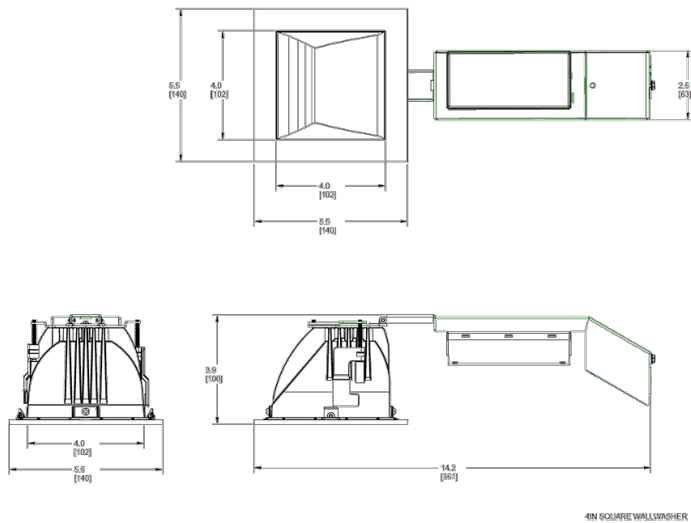

This product is a COTS item manufactured in the United States, and is compliant with the Trade Agreements Act.

GSA Schedule:

Suitable in accordance with FAR Subpart 25.4.

Dimensions

Features

- High performance, high efficiency alternative to incandescent lighting
- Integrated ceiling clamps make installation fast and secure for ceiling up to 1 1/4" thick
- Nanostructure lens eliminates "hot spots" providing smooth and efficient light
- Low-profile design allows for installation in ceilings with limited space
- Absolute White™ natural light output