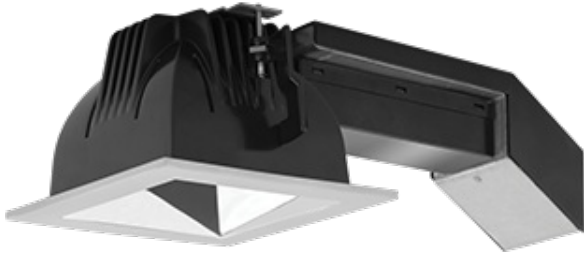

RDLED4S20D-WYNHC-S-S

Remodeler Square 4" & 6" Silver Trim with Specular Silver Cone downlights provide an ultra performance, high-end solution for adding recessed lighting to existing ceilings.

Color: Specular silver cone silver trim

Weight: 2.5 lbs

Project:	Type:
Prepared By:	Date:

Driver Info		LED Info	
Type:	Constant Current	Watts:	20W
120V:	0.17A	Color Temp:	3500K
208V:	0.11A	Color Accuracy:	90 CRI
240V:	0.10A	L70 Lifespan:	100000
277V:	0.09A	Lumens:	1,332
Input Watts:	20W	Efficacy:	66 LPW
Efficiency:	99%		