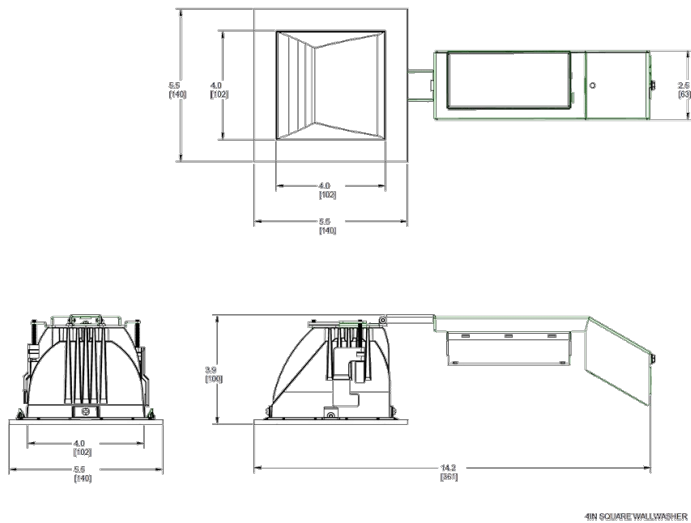

## Dimensions

4IN SQUARE WALLWASHER