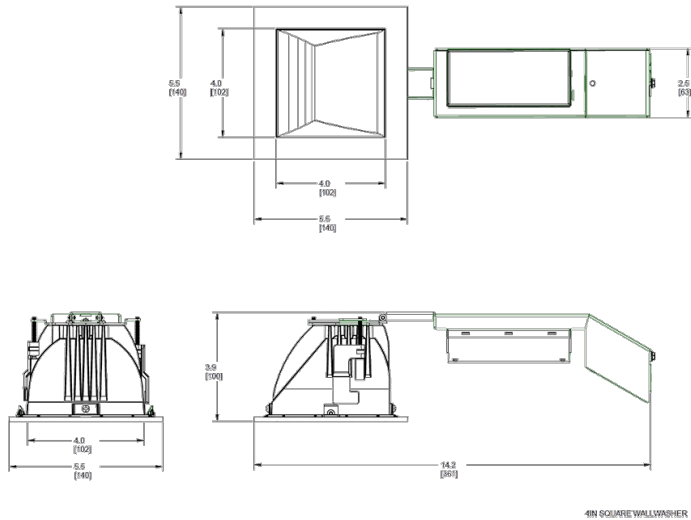

This product is a COTS item manufactured in the United States, and is compliant with the Trade Agreements Act.

GSA Schedule:

Suitable in accordance with FAR Subpart 25.4.

Dimensions

Features

- High performance, high efficiency alternative to incandescent lighting
- Integrated ceiling clamps make installation fast and secure for ceiling up to 1 1/4" thick
- Nanostructure lens eliminates "hot spots" providing smooth and efficient light
- Low-profile design allows for installation in ceilings with limited space
- Absolute White™ natural light output