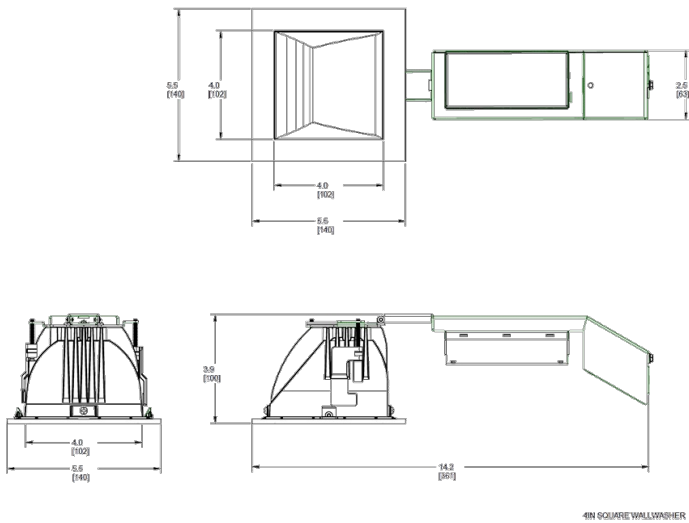

This product is a COTS item manufactured in the United States, and is compliant with the Trade Agreements Act.

GSA Schedule:

Suitable in accordance with FAR Subpart 25.4.

Dimensions

Features

- High performance, high efficiency alternative to incandescent lighting
- Integrated ceiling clamps make installation fast and secure for ceiling up to 1 1/4" thick
- Nanostructure lens eliminates "hot spots" providing smooth and efficient light
- Low-profile design allows for installation in ceilings with limited space
- Absolute White™ natural light output