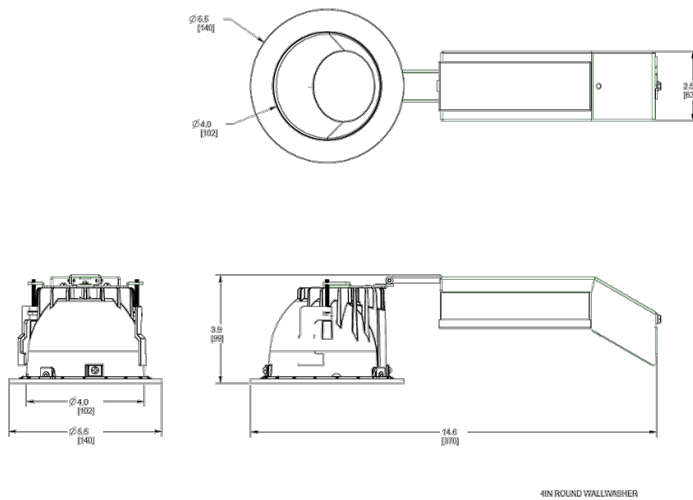

This product is a COTS item manufactured in the United States, and is compliant with the Trade Agreements Act.

GSA Schedule:

Suitable in accordance with FAR Subpart 25.4.

Dimensions

Features

- High performance, high efficiency alternative to incandescent lighting
- Integrated ceiling clamps make installation fast and secure for ceiling up to 1 1/4" thick
- Nanostructure lens eliminates "hot spots" providing smooth and efficient light
- Low-profile design allows for installation in ceilings with limited space
- Absolute White™ natural light output