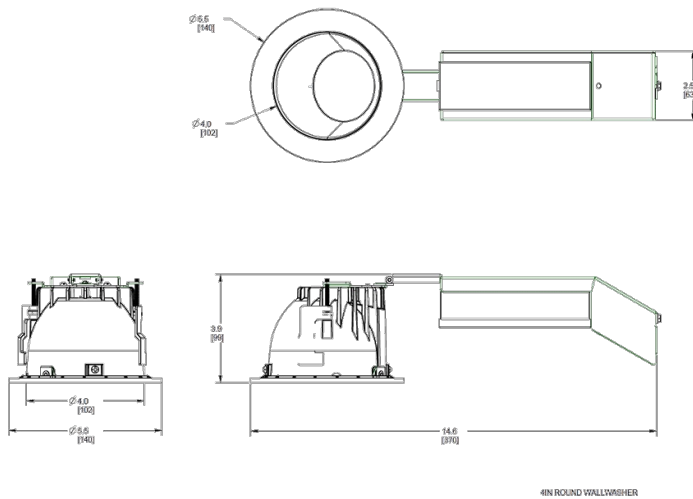

This product is a COTS item manufactured in the United States, and is compliant with the Trade Agreements Act.

GSA Schedule:

Suitable in accordance with FAR Subpart 25.4.

Dimensions

Features

- High performance, high efficiency alternative to incandescent lighting
- Integrated ceiling clamps make installation fast and secure for ceiling up to 1 1/4" thick
- Nanostructure lens eliminates "hot spots" providing smooth and efficient light
- Low-profile design allows for installation in ceilings with limited space
- Absolute White™ natural light output