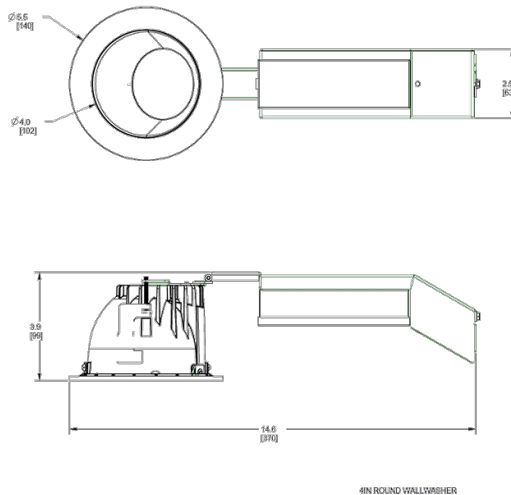

This product is a COTS item manufactured in the United States, and is compliant with the Trade Agreements Act.

GSA Schedule:

Suitable in accordance with FAR Subpart 25.4.

Dimensions

Features

- High performance, high efficiency alternative to incandescent lighting
- Integrated ceiling clamps make installation fast and secure for ceiling up to 1 1/4" thick
- Nanostructure lens eliminates "hot spots" providing smooth and efficient light
- Low-profile design allows for installation in ceilings with limited space
- Absolute White™ natural light output