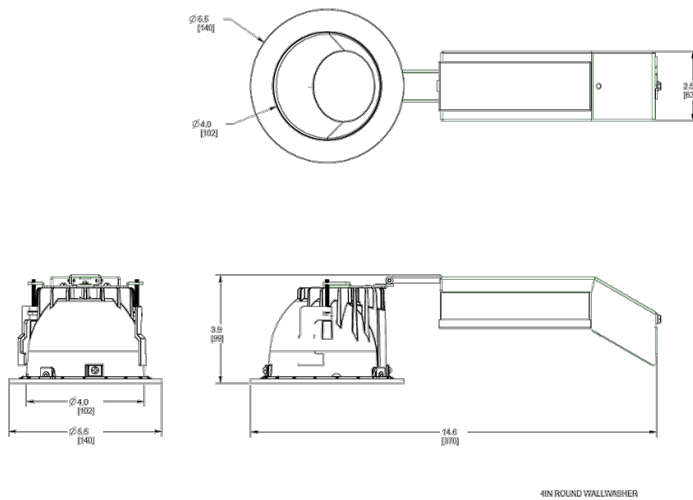

Technical Specifications (continued)

Other

Country of Origin:

Designed by RAB in New Jersey and assembled in the USA by RAB's IBEW Local 3 workers.

Buy American Act Compliant:

This product is a COTS item manufactured in the United States, and is compliant with the Buy American Act.

Recovery Act (ARRA) Compliant:

This product complies with the 52.225-21 "Required Use of American Iron, Steel, and Manufactured Goods-- Buy American Act-- Construction Materials (October 2010).

Trade Agreements Act Compliant:

This product is a COTS item manufactured in the United States, and is compliant with the Trade Agreements Act.

GSA Schedule:

Suitable in accordance with FAR Subpart 25.4.

Dimensions

4IN ROUND WALLWASHER

Features

- High performance, high efficiency alternative to incandescent lighting
- Integrated ceiling clamps make installation fast and secure for ceiling up to 1 1/4" thick
- Nanostructure lens eliminates "hot spots" providing smooth and efficient light
- Low-profile design allows for installation in ceilings with limited space
- Absolute White™ natural light output

Ordering Matrix

Family	Size	Shape	Watts	Driver Option	Beam Spread	Color Temp	CRI	Cone Color	Trim Color
RDLED									
	6 = 6"	R = Round	12 = 12W (4" only)	D = Universal Dimming	50 = 50°	YY = 2700K (Residential Warm)	Blank = 82 CRI	S = White	B = Black
	4 = 4"		20 = 20W		80 = 80°	Y = 3000K (Warm)	HC = 92 CRI		
			26 = 26W (6" only)		W = Wall Washer	YN = 3500K (Warm Neutral)