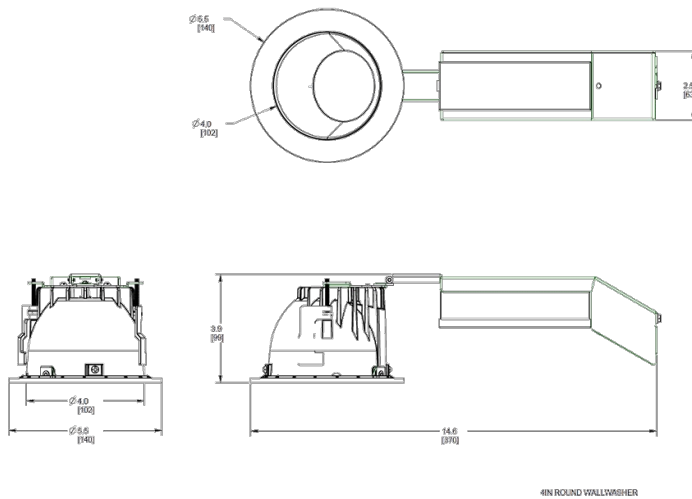

Technical Specifications (continued)

Other

Warranty:

RAB warrants that our LED products will be free from defects in materials and workmanship for a period of five (5) years from the date of delivery to the end user, including coverage of light output, color stability, driver performance and fixture finish.

Country of Origin:

Designed by RAB in New Jersey and assembled in the USA by RAB's IBEW Local 3 workers.

Buy American Act Compliant:

This product is a COTS item manufactured in the United States, and is compliant with the Buy American Act.

Recovery Act (ARRA) Compliant:

This product complies with the 52.225-21 "Required Use of American Iron, Steel, and Manufactured Goods-- Buy American Act-- Construction Materials (October 2010).

Trade Agreements Act Compliant:

This product is a COTS item manufactured in the United States, and is compliant with the Trade Agreements Act.

GSA Schedule:

Suitable in accordance with FAR Subpart 25.4.

Dimensions

4IN ROUND WALLWASHER

Features

High performance, high efficiency alternative to incandescent lighting

Integrated ceiling clamps make installation fast and secure for ceiling up to 1 1/4" thick

Nanostructure lens eliminates "hot spots" providing smooth and efficient light

Low-profile design allows for installation in ceilings with limited space

Absolute White™ natural light output

Ordering Matrix

Family	Size	Shape	Watts	Driver Option	Beam Spread	Color Temp	CRI	Cone Color	Trim Color
RDLED									
	6 = 6"	R = Round	12 = 12W (4" only)	D = Universal Dimming	50 = 50° 80 = 80°	YY = 2700K (Residential Warm) Y = 3000K (Warm) YN = 3500K (Warm Neutral)	Blank = 82 CRI HC = 92 CRI	M = Matte Silver	S = Specular Silver
	4 = 4"		20 = 20W 26 = 26W (6" only)		W = Wall Washer