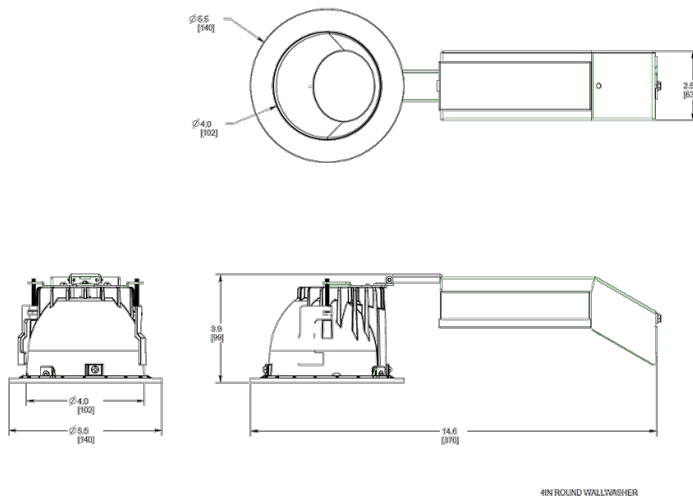

This product is a COTS item manufactured in the United States, and is compliant with the Trade Agreements Act.

GSA Schedule:

Suitable in accordance with FAR Subpart 25.4.

Dimensions

4IN ROUND WALLWASHER

Features