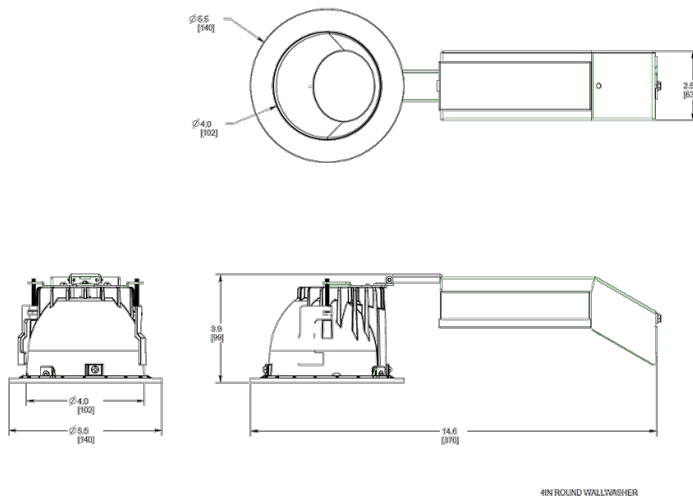

Technical Specifications (continued)

Other

Warranty:

RAB warrants that our LED products will be free from defects in materials and workmanship for a period of five (5) years from the date of delivery to the end user, including coverage of light output, color stability, driver performance and fixture finish.

Country of Origin:

Designed by RAB in New Jersey and assembled in the USA by RAB's IBEW Local 3 workers.

Buy American Act Compliant:

This product is a COTS item manufactured in the United States, and is compliant with the Buy American Act.

Recovery Act (ARRA) Compliant:

This product complies with the 52.225-21 "Required Use of American Iron, Steel, and Manufactured Goods-- Buy American Act-- Construction Materials (October 2010).

Trade Agreements Act Compliant:

This product is a COTS item manufactured in the United States, and is compliant with the Trade Agreements Act.

GSA Schedule:

Suitable in accordance with FAR Subpart 25.4.

Dimensions

4IN ROUND WALLWASHER

Features

- High performance, high efficiency alternative to incandescent lighting
- Integrated ceiling clamps make installation fast and secure for ceiling up to 1 1/4" thick
- Nanostructure lens eliminates "hot spots" providing smooth and efficient light
- Low-profile design allows for installation in ceilings with limited space
- Absolute White™ natural light output

Ordering Matrix

Family	Size	Shape	Watts	Driver Option	Beam Spread	Color Temp	CRI	Cone Color	Trim Color
RDLED									
	6 = 6"	R = Round	12 = 12W (4" only)	D = Universal Dimming	50 = 50° 80 = 80°	YY = 2700K (Residential Warm) Y = 3000K (Warm) YN = 3500K (Warm Neutral)	Blank = 82 CRI HC = 92 CRI	M = Matte Silver	S = Specular Silver
	4 = 4"		20 = 20W 26 = 26W (6" only)		W = Wall Washer