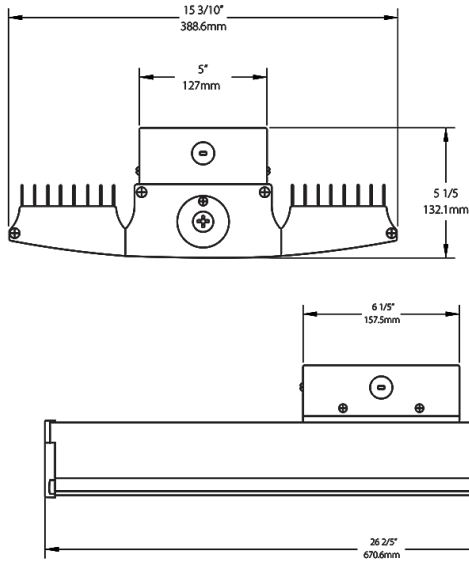

Dimensions

Features

- Ideal for large spaces
- Ultra-high efficacy
- Up to 60% less energy usage than equivalent metal halide fixtures
- 100,000 hour lifespan, virtually maintenance free operation
- 0-10V driver for variable dimming down to 10%