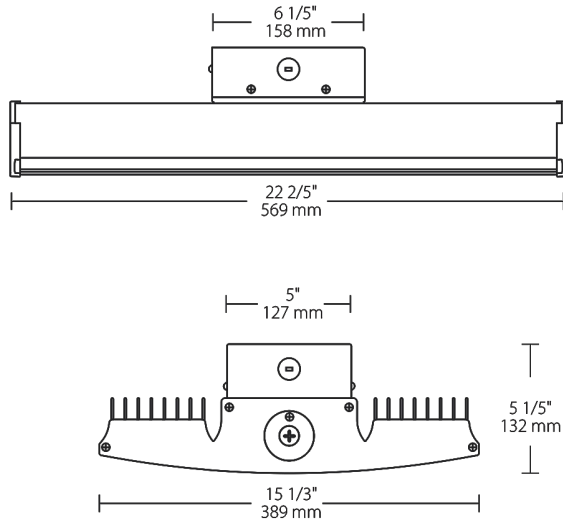

Dimensions

Features

- Ideal for large spaces
- Ultra-high efficacy
- Up to 60% less energy usage than equivalent metal halide fixtures
- 100,000 hour lifespan, virtually maintenance free operation
- 0-10V driver for variable dimming down to 10%

Ordering Matrix

Family	Wattage	Color Temp	Finish	Voltage	Dimming	Control Options
RAILP	185	YN	W		/D10	/E2
225 = 225W		Blank = 5000K (Cool)	W = White	Blank = 120-277V	/D10 = 0-10V Dimming	Blank = No Controls
185 = 185W		N = 4000K (Neutral)		/480 = 480V		/BL = Bi-Level Control (120-277V only)
150 = 150W		YN = 3500K (Warm Neutral)				/WS2 = Multi-Level Motion Sensor 20 ft
95 = 95W						/WS4 = Multi-Level Motion Sensor 40 ft
						/LOS = LOSBAY800 Sensor (120-277V only)
						/E2 = Emergency Battery Backup (120-277V only)
						/LC = Lightcloud® Controller (120-277V only)
						/LCS = Lightcloud® High Bay Sensor (120-277V only)