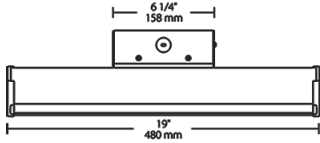

Dimensions

Features

- Ideal for large spaces
- Ultra-high efficacy
- Up to 60% less energy usage than equivalent metal halide fixtures
- 100,000 hour lifespan, virtually maintenance free operation
- 0-10V driver for variable dimming down to 10%

Ordering Matrix

Family	Wattage	Color Temp	Finish	Voltage	Dimming	Control Options
RAILP	150		W		/D10	/E2
	225 = 225W 185 = 185W 150 = 150W 95 = 95W	Blank = 5000K (Cool) N = 4000K (Neutral) YN = 3500K (Warm Neutral)	W = White	Blank = 120-277V /480 = 480V	/D10 = 0-10V Dimming	Blank = No Controls /BL = Bi-Level Control (120-277V only) /WS2 = Multi-Level Motion Sensor 20 ft /WS4 = Multi-Level Motion Sensor 40 ft /LOS = LOSBAY800 Sensor (120-277V only) /E2 = Emergency Battery Backup (120-277V only) /LC = Lightcloud® Controller (120-277V only) /LCS = Lightcloud® High Bay Sensor (120-277V only)