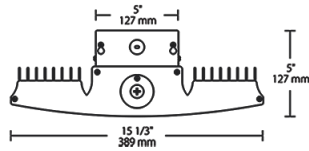

Dimensions

Features

- Ideal for large spaces
- Ultra-high efficacy
- Up to 60% less energy usage than equivalent metal halide fixtures
- 100,000 hour lifespan, virtually maintenance free operation
- 0-10V driver for variable dimming down to 10%

Ordering Matrix

Family	Wattage	Color Temp	Finish	Voltage	Dimming	Control Options
RAILP	150		W		/D10	/E2
	225 = 225W 185 = 185W 150 = 150W 95 = 95W	Blank = 5000K (Cool) N = 4000K (Neutral) YN = 3500K (Warm Neutral)	W = White	Blank = 120-277V /480 = 480V	/D10 = 0-10V Dimming	Blank = No Controls /BL = Bi-Level Control (120-277V only) /WS2 = Multi-Level Motion Sensor 20 ft /WS4 = Multi-Level Motion Sensor 40 ft /LOS = LOSBAY800 Sensor (120-277V only) /E2 = Emergency Battery Backup (120-277V only) /LC = Lightcloud® Controller (120-277V only) /LCS = Lightcloud® High Bay Sensor (120-277V only)