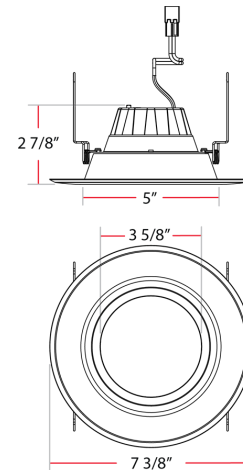

Minimum Compartment Size

Length x Width x Height [in]	Lamp Quantity
48.8 x 22.8 x 3.3	4

Case and Pallet Dimensions

	QTY	LENGTH	WIDTH	HEIGHT
CASE	4	15.47	7.99	7.95
PALLET	600	7.56	3.82	82.28

Dimension

Features