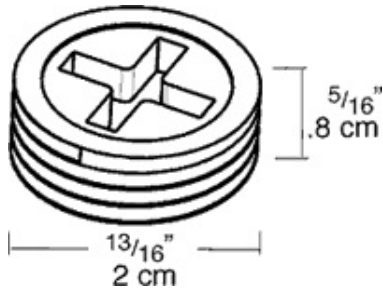

Fits covers and boxes to provide weatherproof seal. Precision die cast with clean threads. Plugs accept both Phillips and slotted screwdrivers for easy installation. Choose the diameter and color to fit your application.

Color: White

Weight: 0.0 lbs

Project:	Type:
Prepared By:	Date:

Technical Specifications

Listings

UL Listing:

Wet locations.

Construction

Material:

Precision die cast or stamped aluminum. Spring loaded covers.

Screws:

6-32 Nickel Plated Brass.

Diameter:

3/4".

Dimensions

Features