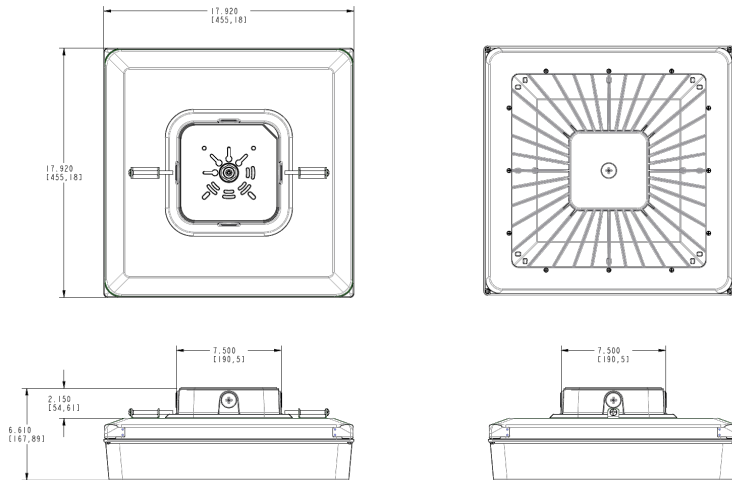

Dimensions

Features

- Ultra-high efficiency
- Pendant or surface mount
- Low glare, vandal-resistant polycarbonate lens
- 20% uplight eliminates "cave effect"
- 100,000-Hour LED lifespan
- 5-year warranty

Ordering Matrix

Family	Watts	Color Temp	Finish	Voltage	Dimming
PRT	80	Y			
	70 = 70W 80 = 80W 105 = 105W	Blank = 5000K (Cool) Y = 3000K (Warm) N = 4000K (Neutral)	Blank = Bronze W = White	Blank = 120-277V /480 = 480V	Blank = No Dimming /D10 = Dimmable