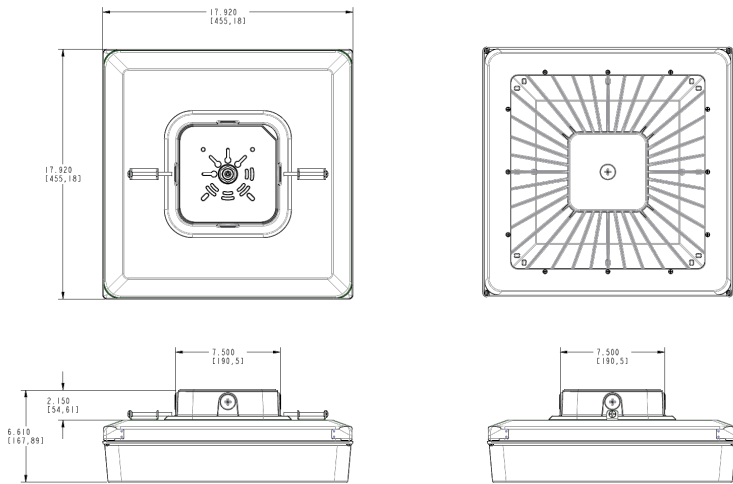

This product is a COTS item manufactured in the United States, and is compliant with the Trade Agreements Act.

GSA Schedule:

Suitable in accordance with FAR Subpart 25.4.

Dimensions

Features

- Ultra-high efficiency
- Pendant or surface mount
- Low glare, vandal-resistant polycarbonate lens
- 20% uplight eliminates "cave effect"
- 100,000-Hour LED lifespan
- 5-year warranty
- Built in support Lightcloud™
- Easy setup - simply power on, confirm device connectivity and call 844-LIGHTCLOUD