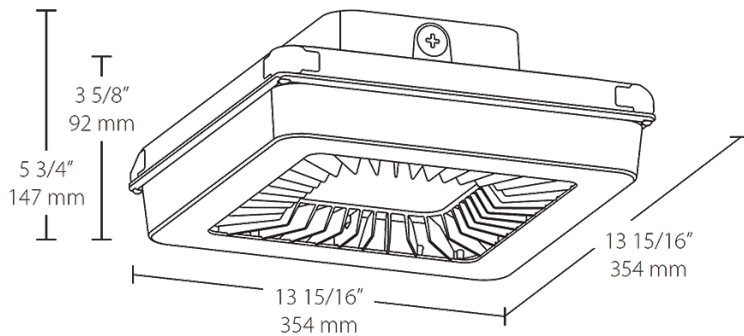

Handheld Wireless Configuration Tool:

Adjust settings using handheld wireless configuration tool. Only available with 0-10V dimming driver options.

Dimensions

Features

- Ultra-high efficiency
- Pendant or surface mount
- IP 66 rated, keeps water and dust out
- Low glare, vandal-resistant polycarbonate lens
- 20% uplight eliminates "cave effect"
- 100,000-Hour LED lifespan
- 5-year warranty