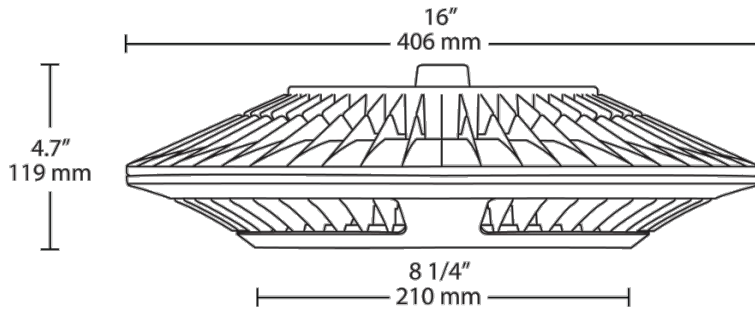

BUG Rating:

B2 U1 G1

Photometrics:

IES file is available for 33% light level for Bi-Levels by contacting the RAB Lighting Design department.

Dimensions

Features

- Precision optics deliver uniform light distribution
- 100,000-hour LED lifespan
- 5-year warranty