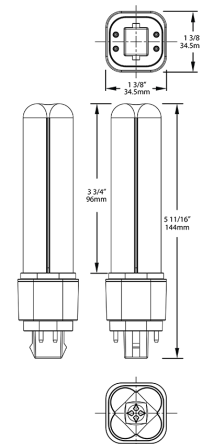

Complies with Part 15 of the FCC Rules

Model Number:

T10186(PLC-7-O-835-DIR)

Minimum Compartment Size

Length x Width x Height [in]	Lamp Quantity
6.1 x 6.2 x 4.8	1

Case and Pallet Dimensions

	QTY	LENGTH (in)	WIDTH (in)	HEIGHT (in)
CASE	12	0	0	0
PALLET	808	0	0	0

Dimension

Light Distribution