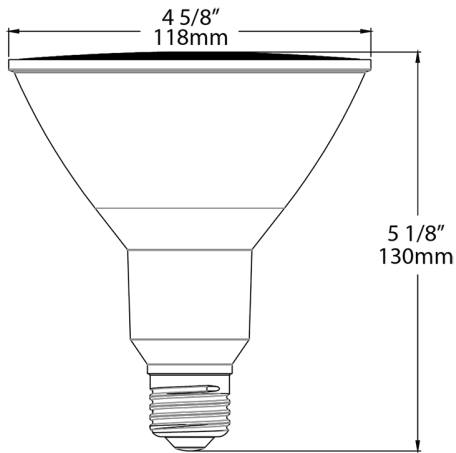

Lamp Type:

Par

Bulb Type:

PAR38

Base Type:

E26, Medium Screw Base

Material:

Plastic

Optical

Beam Angle:

40°

Shipping Information

Case Dimensions:

14.882 x 10.039 x 6.181

Pallet Quantity of Pieces:

528

Pallet Dimensions:

44.65 x 39.8 x 49.45

Construction

MOL:

5.24"

MOD:

4.69"

Dimensions