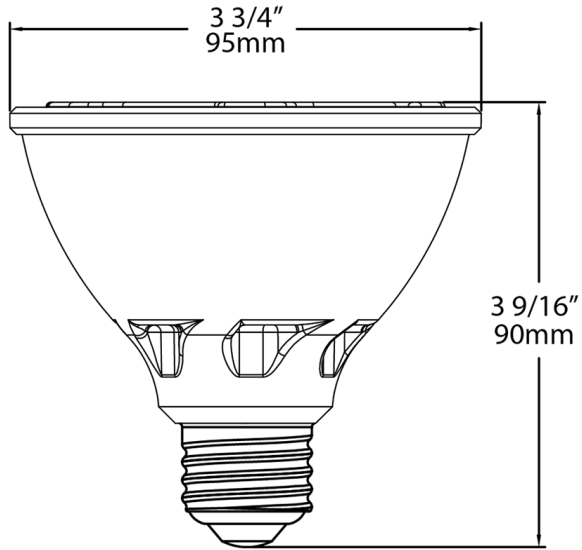

### Shipping Information

**Case Dimensions:**

12.8 x 8.46 x 4.72

**Pallet Quantity of Pieces:**

840

**Pallet Dimensions:**

46.654 x 38.386 x 37.795

### Construction

**MOL:**

3.54"

**MOD:**

3.74"

## Dimensions