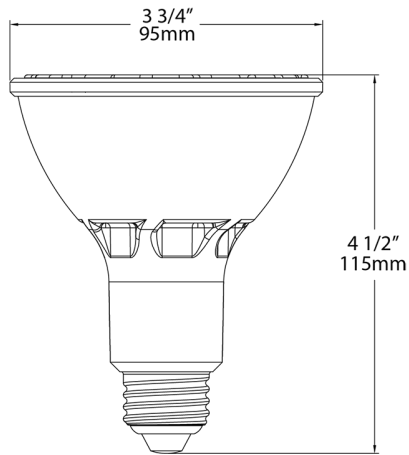

12.4 x 8.27 x 7.09

Pallet Quantity of Pieces:

600

Pallet Dimensions:

45.47 x 37.2 x 35.43

Construction

MOL:

4.53"

MOD:

3.74"

Dimensions

Features

Dimmable LED with a 40,000-hour lifespan: 90 CRI High-output models available

Produces rich and vibrant colors

Save up to 85% on energy

High output models available