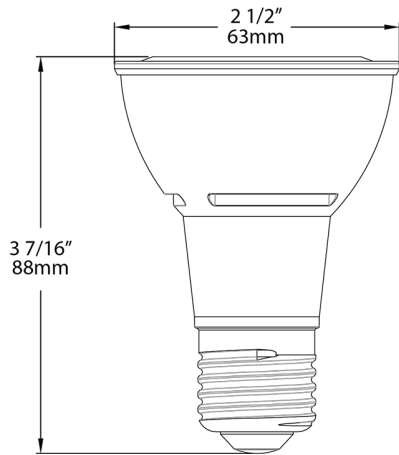

Shipping Information

Case Dimensions:

10.787 x 8.15 x 4.055

Pallet Quantity of Pieces:

2592

Pallet Dimensions:

43.15 x 37.87 x 48.66

Construction

MOL:

3.31"

MOD:

2.52"

Dimensions

Features

Dimmable LED with a 40,000-hour lifespan: 90 CRI High-output models available

Produces rich and vibrant colors