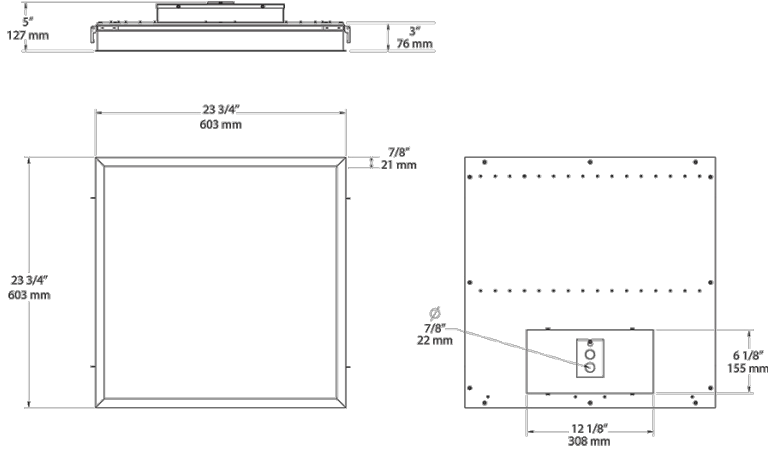

This product is a COTS item manufactured in the United States, and is compliant with the Trade Agreements Act.

GSA Schedule:

Suitable in accordance with FAR Subpart 25.4.

PANEL2X2-41Y/D10/LC

Dimensions

Features