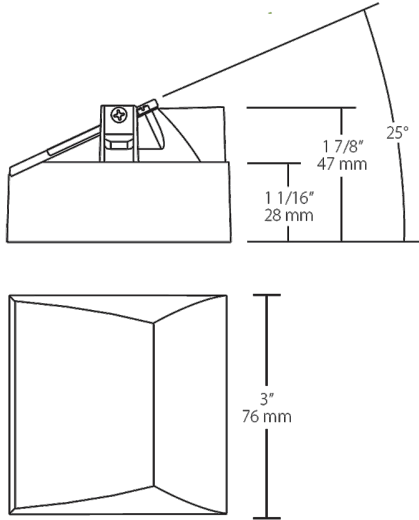

Die-cast aluminum trim cone with high-efficiency TIR optics.

Color: White

Weight: 0.7 lbs

Project:	Type:
Prepared By:	Date:

Driver Info		LED Info	
Type:	Sold Separately	Watts:	0W
120V:	See Rough-in*	Color Temp:	N/A
208V:	See Rough-in*	Color Accuracy:	N/A
240V:	See Rough-in*	L70 Lifespan:	See Rough-In*
277V:	See Rough-in*	Lumens:	N/A
Input Watts:	0W	Efficacy:	N/A
Efficiency:	N/A		

Suitable in accordance with FAR Subpart 25.4.

Dimensions

Features

- Durable die-cast aluminum
- High-efficiency TIR optics
- Optic and trim included

Ordering Matrix

Family	Size	Shape	Optics	Color	Trim
NDTRIM	3	S	W	W	TL
	3 = 3"	S = Square	80 = 80° Downlight 50 = 50° Downlight 40A = 40° Adjustable 20A = 20° Adjustable W = Wall Washer	B = Black W = White M = Matte Silver	Blank = Trimmed TL = Trimless