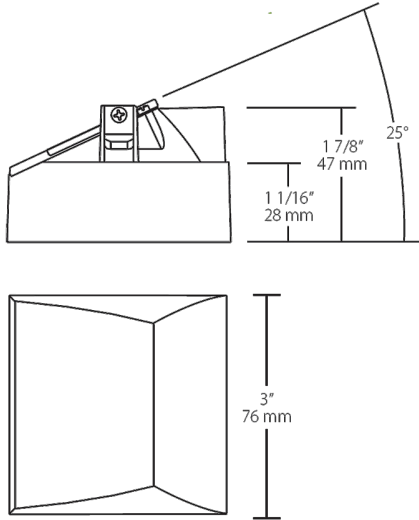

Suitable in accordance with FAR Subpart 25.4.

Dimensions

Features

- Durable die-cast aluminum
- High-efficiency TIR optics
- Optic and trim included

Ordering Matrix

Family	Size	Shape	Optics	Color	Trim
NDTRIM	3	S	W	B	TL
	3 = 3"	S = Square	80 = 80° Downlight 50 = 50° Downlight 40A = 40° Adjustable 20A = 20° Adjustable W = Wall Washer	B = Black W = White M = Matte Silver	Blank = Trimmed TL = Trimless