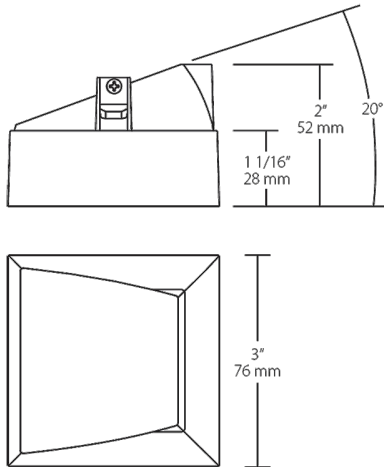

Die-cast aluminum trim cone with high-efficiency TIR optics.

Color: Matte silver

Weight: 0.7 lbs

Project:	Type:
Prepared By:	Date:

Driver Info		LED Info	
Type:	Sold Separately	Watts:	0W
120V:	See Rough-in*	Color Temp:	N/A
208V:	See Rough-in*	Color Accuracy:	N/A
240V:	See Rough-in*	L70 Lifespan:	See Rough-In*
277V:	See Rough-in*	Lumens:	N/A
Input Watts:	0W	Efficacy:	N/A
Efficiency:	N/A		

Suitable in accordance with FAR Subpart 25.4.

Dimensions

Features

- Durable die-cast aluminum
- High-efficiency TIR optics
- Optic and trim included

Ordering Matrix

Family	Size	Shape	Optics	Color	Trim
NDTRIM	3	S	40A	M	TL
	3 = 3"	S = Square	80 = 80° Downlight 50 = 50° Downlight 40A = 40° Adjustable 20A = 20° Adjustable W = Wall Washer	B = Black W = White M = Matte Silver	Blank = Trimmed TL = Trimless