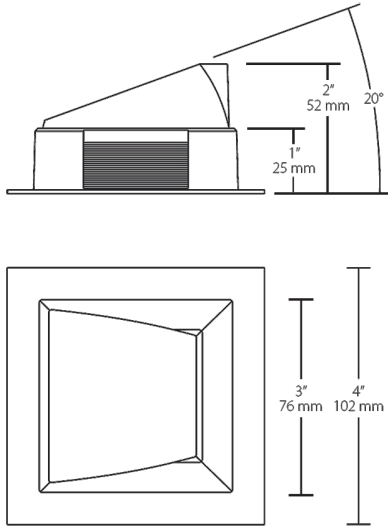

Die-cast aluminum trim cone with high-efficiency TIR optics.

Color: Black

Weight: 0.8 lbs

Project:	Type:
Prepared By:	Date:

Driver Info		LED Info	
Type:	Sold Separately	Watts:	0W
120V:	See Rough-in*	Color Temp:	N/A
208V:	See Rough-in*	Color Accuracy:	N/A
240V:	See Rough-in*	L70 Lifespan:	See Rough-In*
277V:	See Rough-in*	Lumens:	N/A
Input Watts:	0W	Efficacy:	N/A
Efficiency:	N/A		

Suitable in accordance with FAR Subpart 25.4.

NDTRIM3S40A-B

Dimensions

Features

- Durable die-cast aluminum
- High-efficiency TIR optics
- Optic and trim included

Ordering Matrix

Family	Size	Shape	Optics	Color	Trim
NDTRIM	3	S	40A	B	
	3 = 3"	S = Square	80 = 80° Downlight 50 = 50° Downlight 40A = 40° Adjustable 20A = 20° Adjustable W = Wall Washer	B = Black W = White M = Matte Silver	Blank = Trimmed TL = Trimless